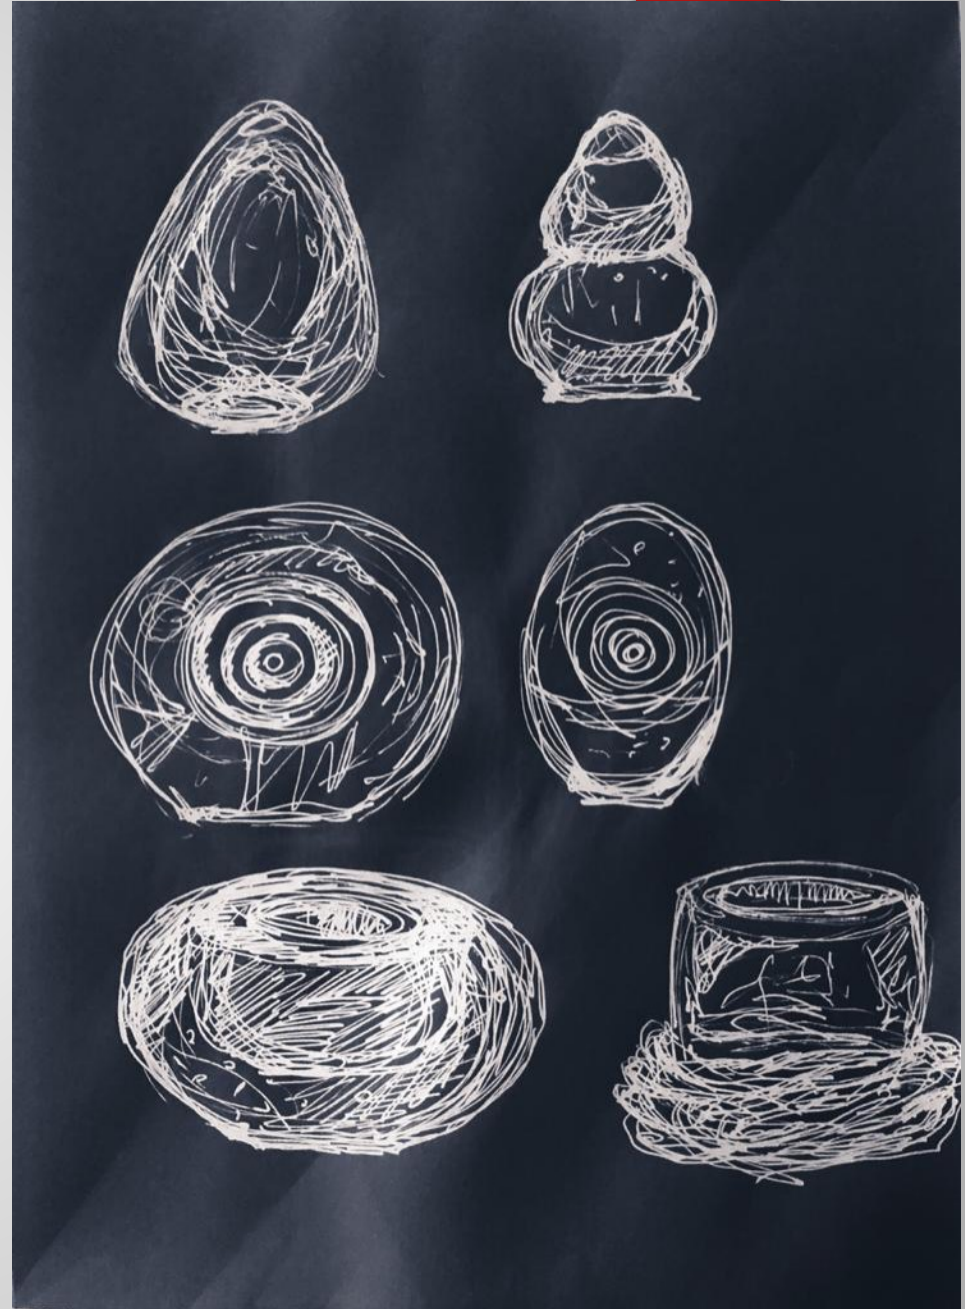

# GLASS STUDIO

VICARTE – FCT

PROFESSOR: ROBERT WILEY

ALUNA: ROSEANA DOMINGUES Nº 58778 TURMA 2019/2020

DRAWING IDEAS

# BLOW SLOT - VASE

# SMALL CUP WITH BAR

SOLID PIECE

SHAPE WITH COLORS

# AUTUMN FLOWER

LONELY

THE SAME FLOWER AND THE LIGHT